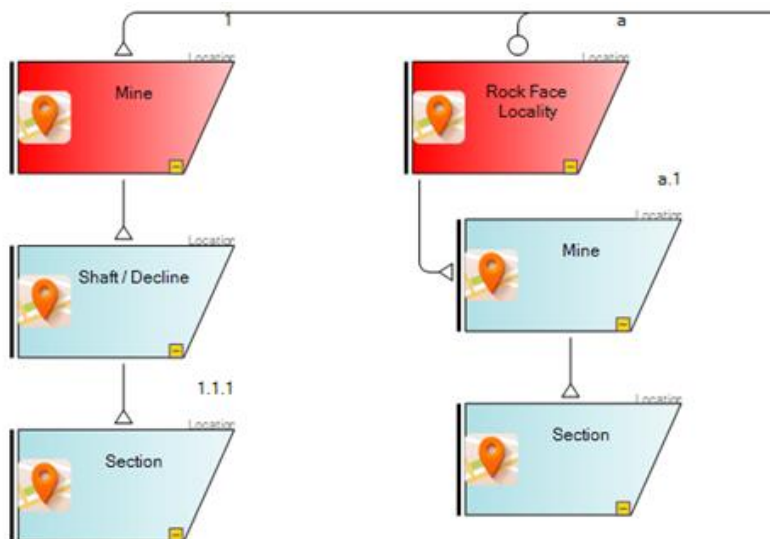

DISCON Specialists

EA Enabling Techniques

Locality Structure Diagram (LSD)

Reason for Existence

- A Locality Structure Diagram depicts the physical locations that the organisation operates in to ensure achievement of its goals.
- It facilitates the deployment and application of infrastructure and Technology at physical locations to enable the Goals of the organisation.
- Determine where the required Infrastructure and Technology will be deployed and utilised.

Notation

A physical or virtual location.

A Locality Scheme is the identification of a location structure.

A location unit name reference to the units that form part of the structure of a Location Schema.

Classification

Decomposition

Example

In the MetaBuilder example the Locality Structure for Mining Operations can be seen.